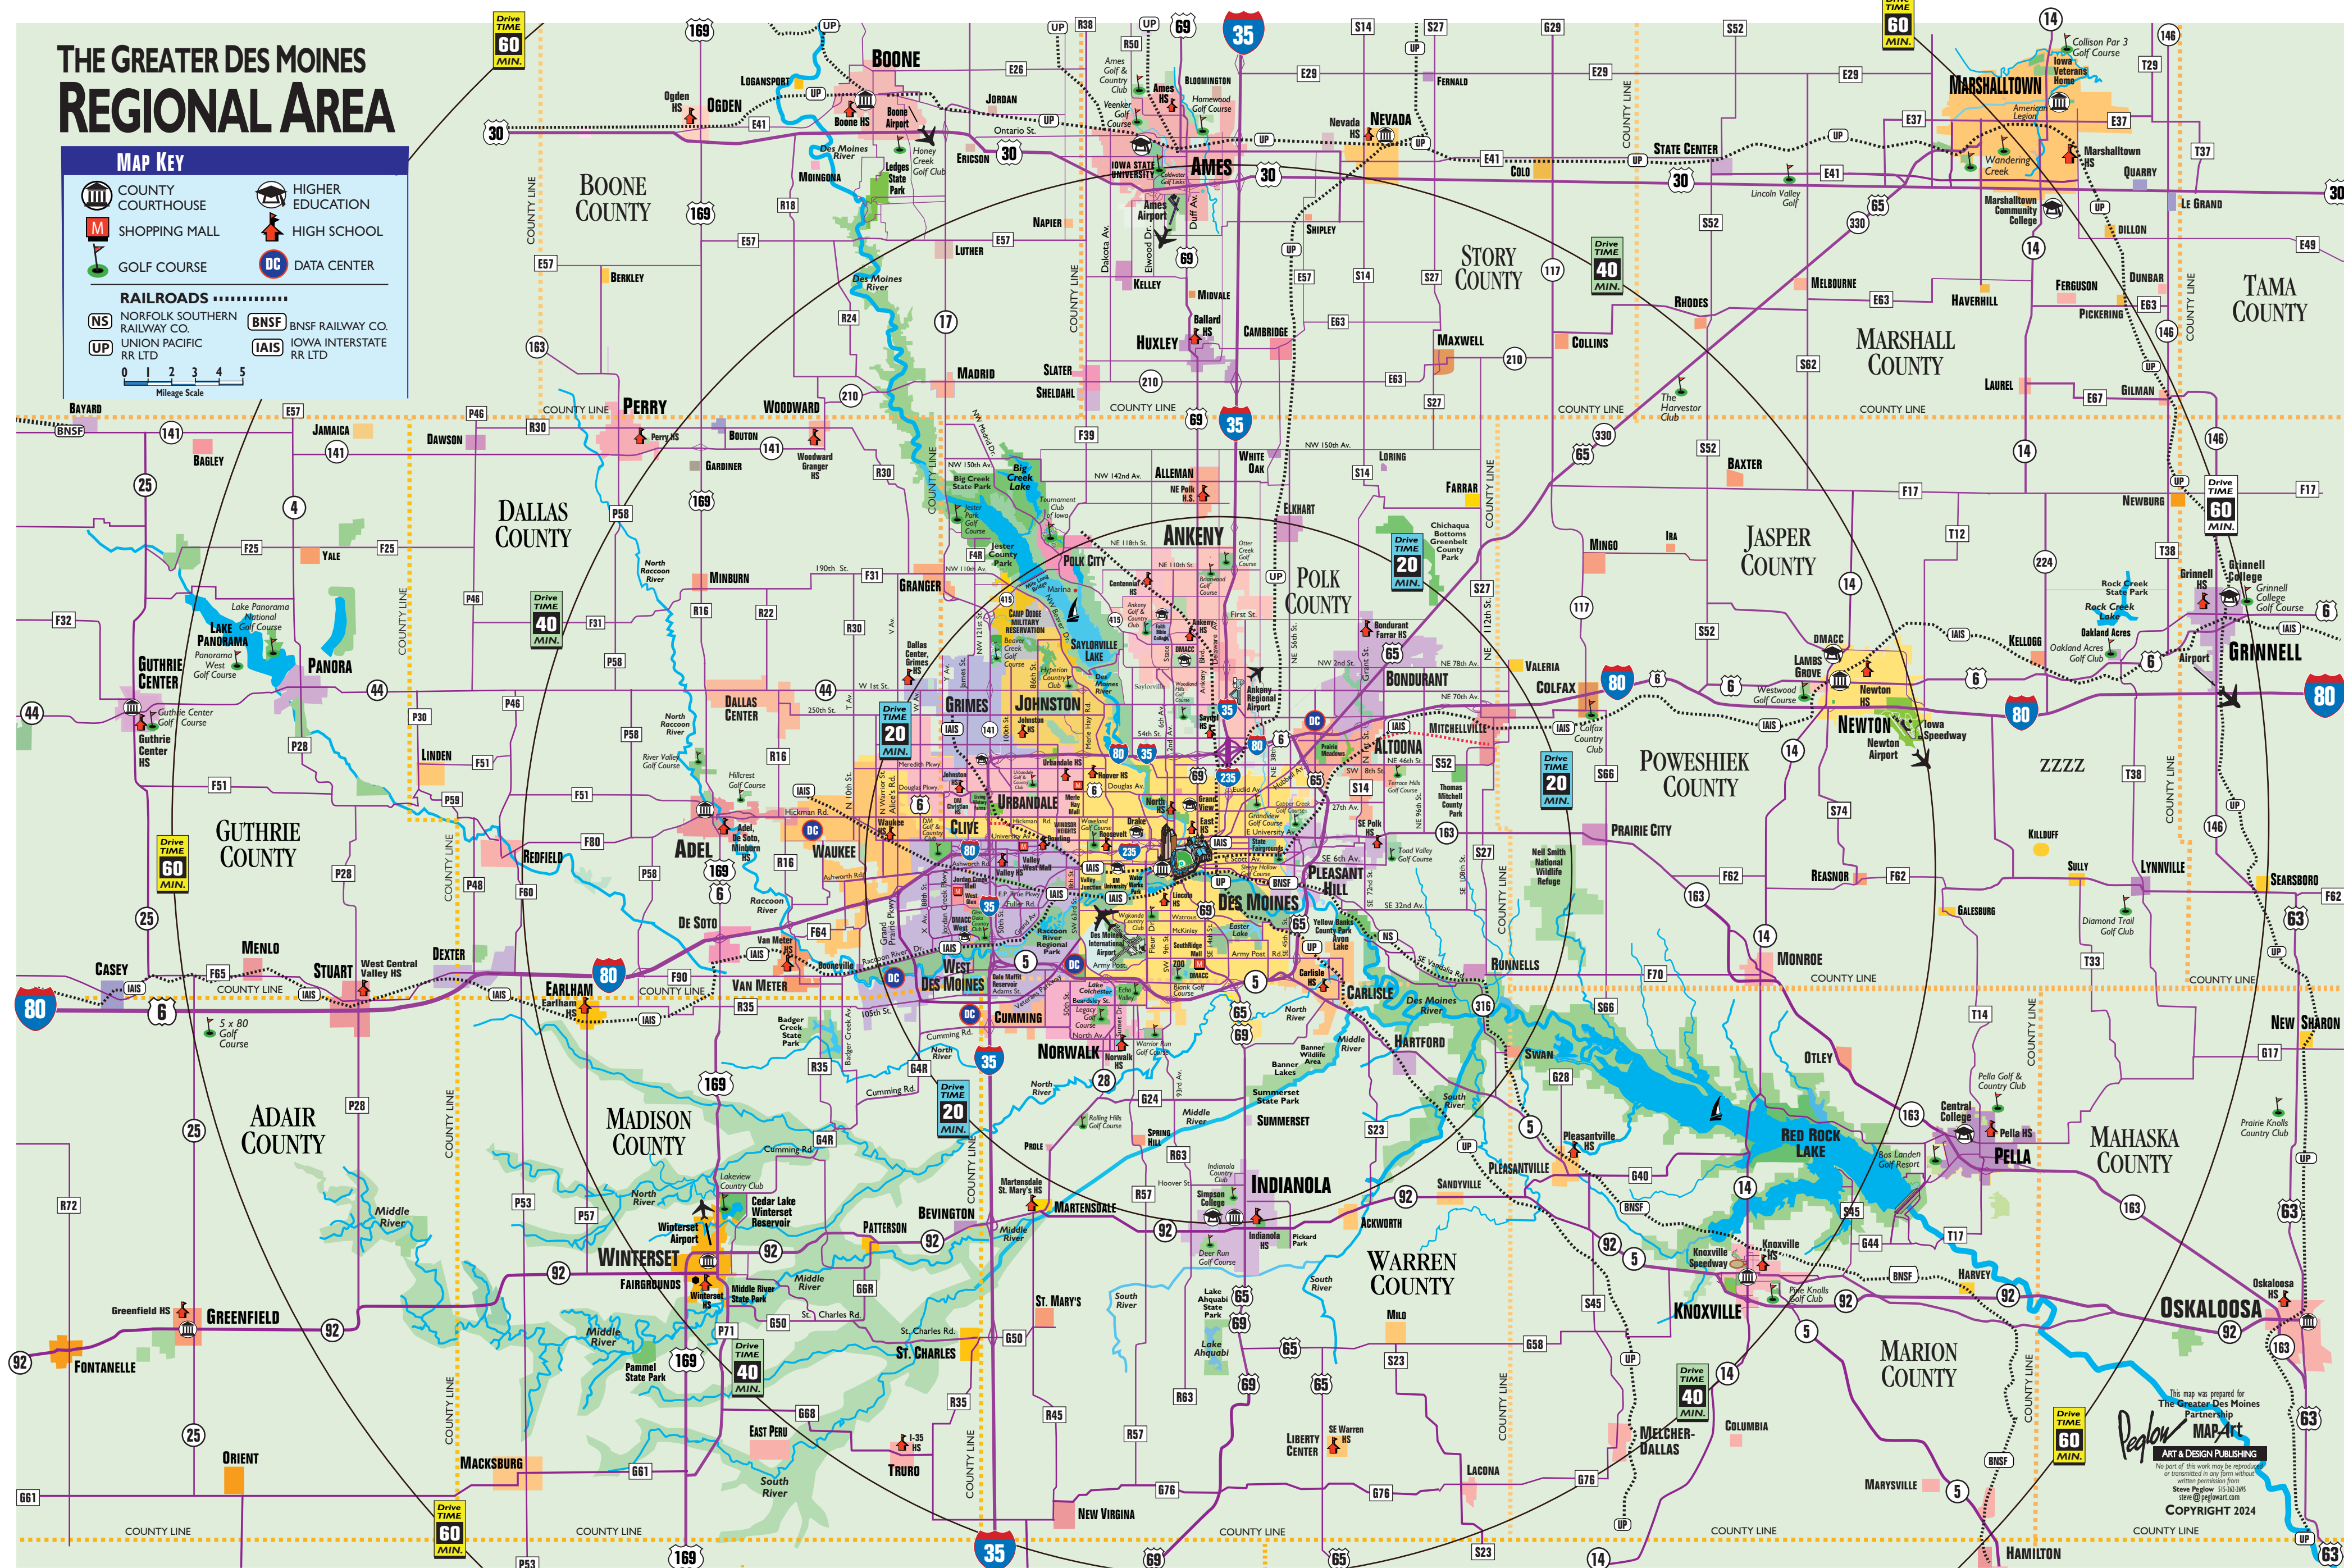

THE GREATER DES MOINES REGIONAL AREA

MAP KEY

COUNTY COURTHOUSE	HIGHER EDUCATION
SHOPPING MALL	HIGH SCHOOL
GOLF COURSE	DATA CENTER

RAILROADS

NORFOLK SOUTHERN RAILWAY CO.	BNSF RAILWAY CO.
UNION PACIFIC RR LTD.	IOWA INTERSTATE RR LTD.

0 1 2 3 4 5
Mileage Scale