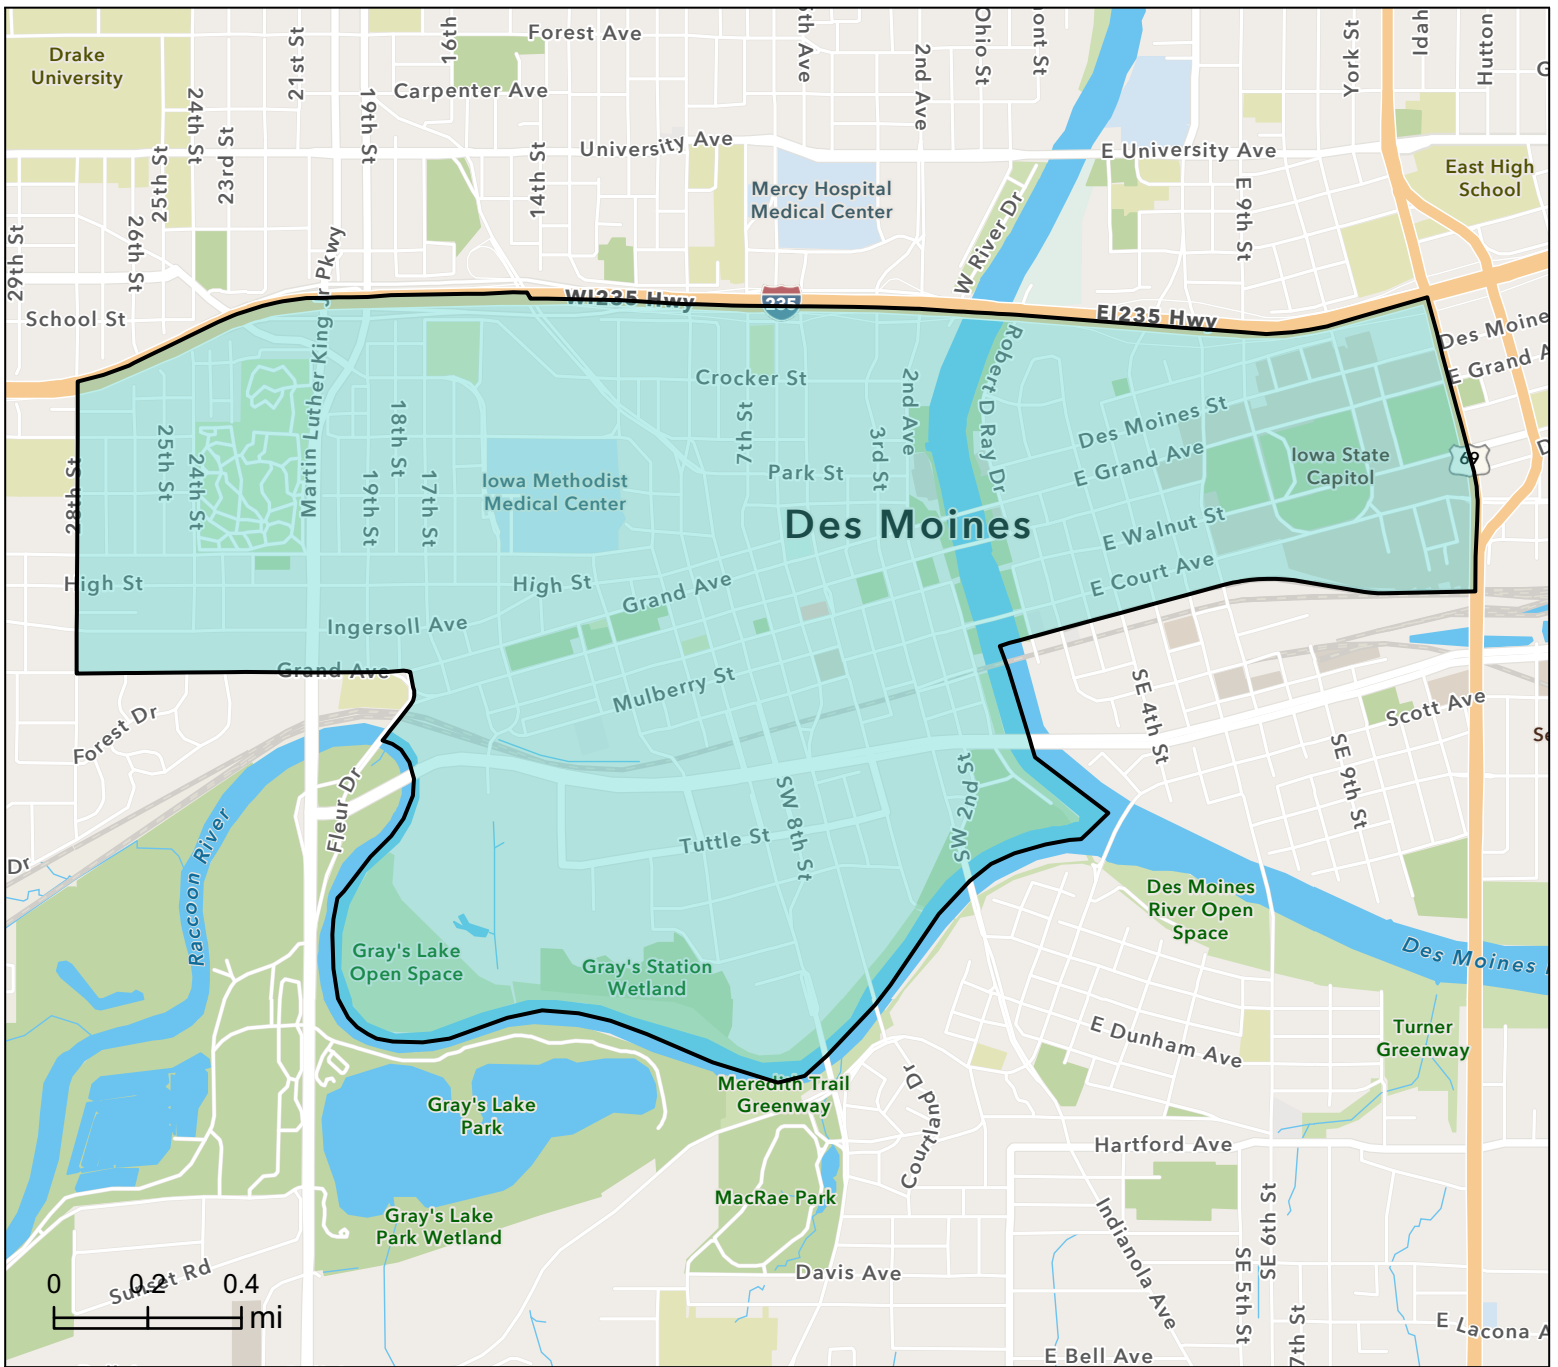

Site Details Map

Downtown DSM 3 Census Tracts
191530027.00 (19153002700) et al.
Geography: Census Tract

Prepared by Greater Des Moines Partnership

This site is located in:

- City:** ---
- County:** ---
- State:** ---
- ZIP Code:** ---
- Census Tract:** 19153002700,19153005101,19153005102
- Census Block Group:** ---
- CBSA:** ---