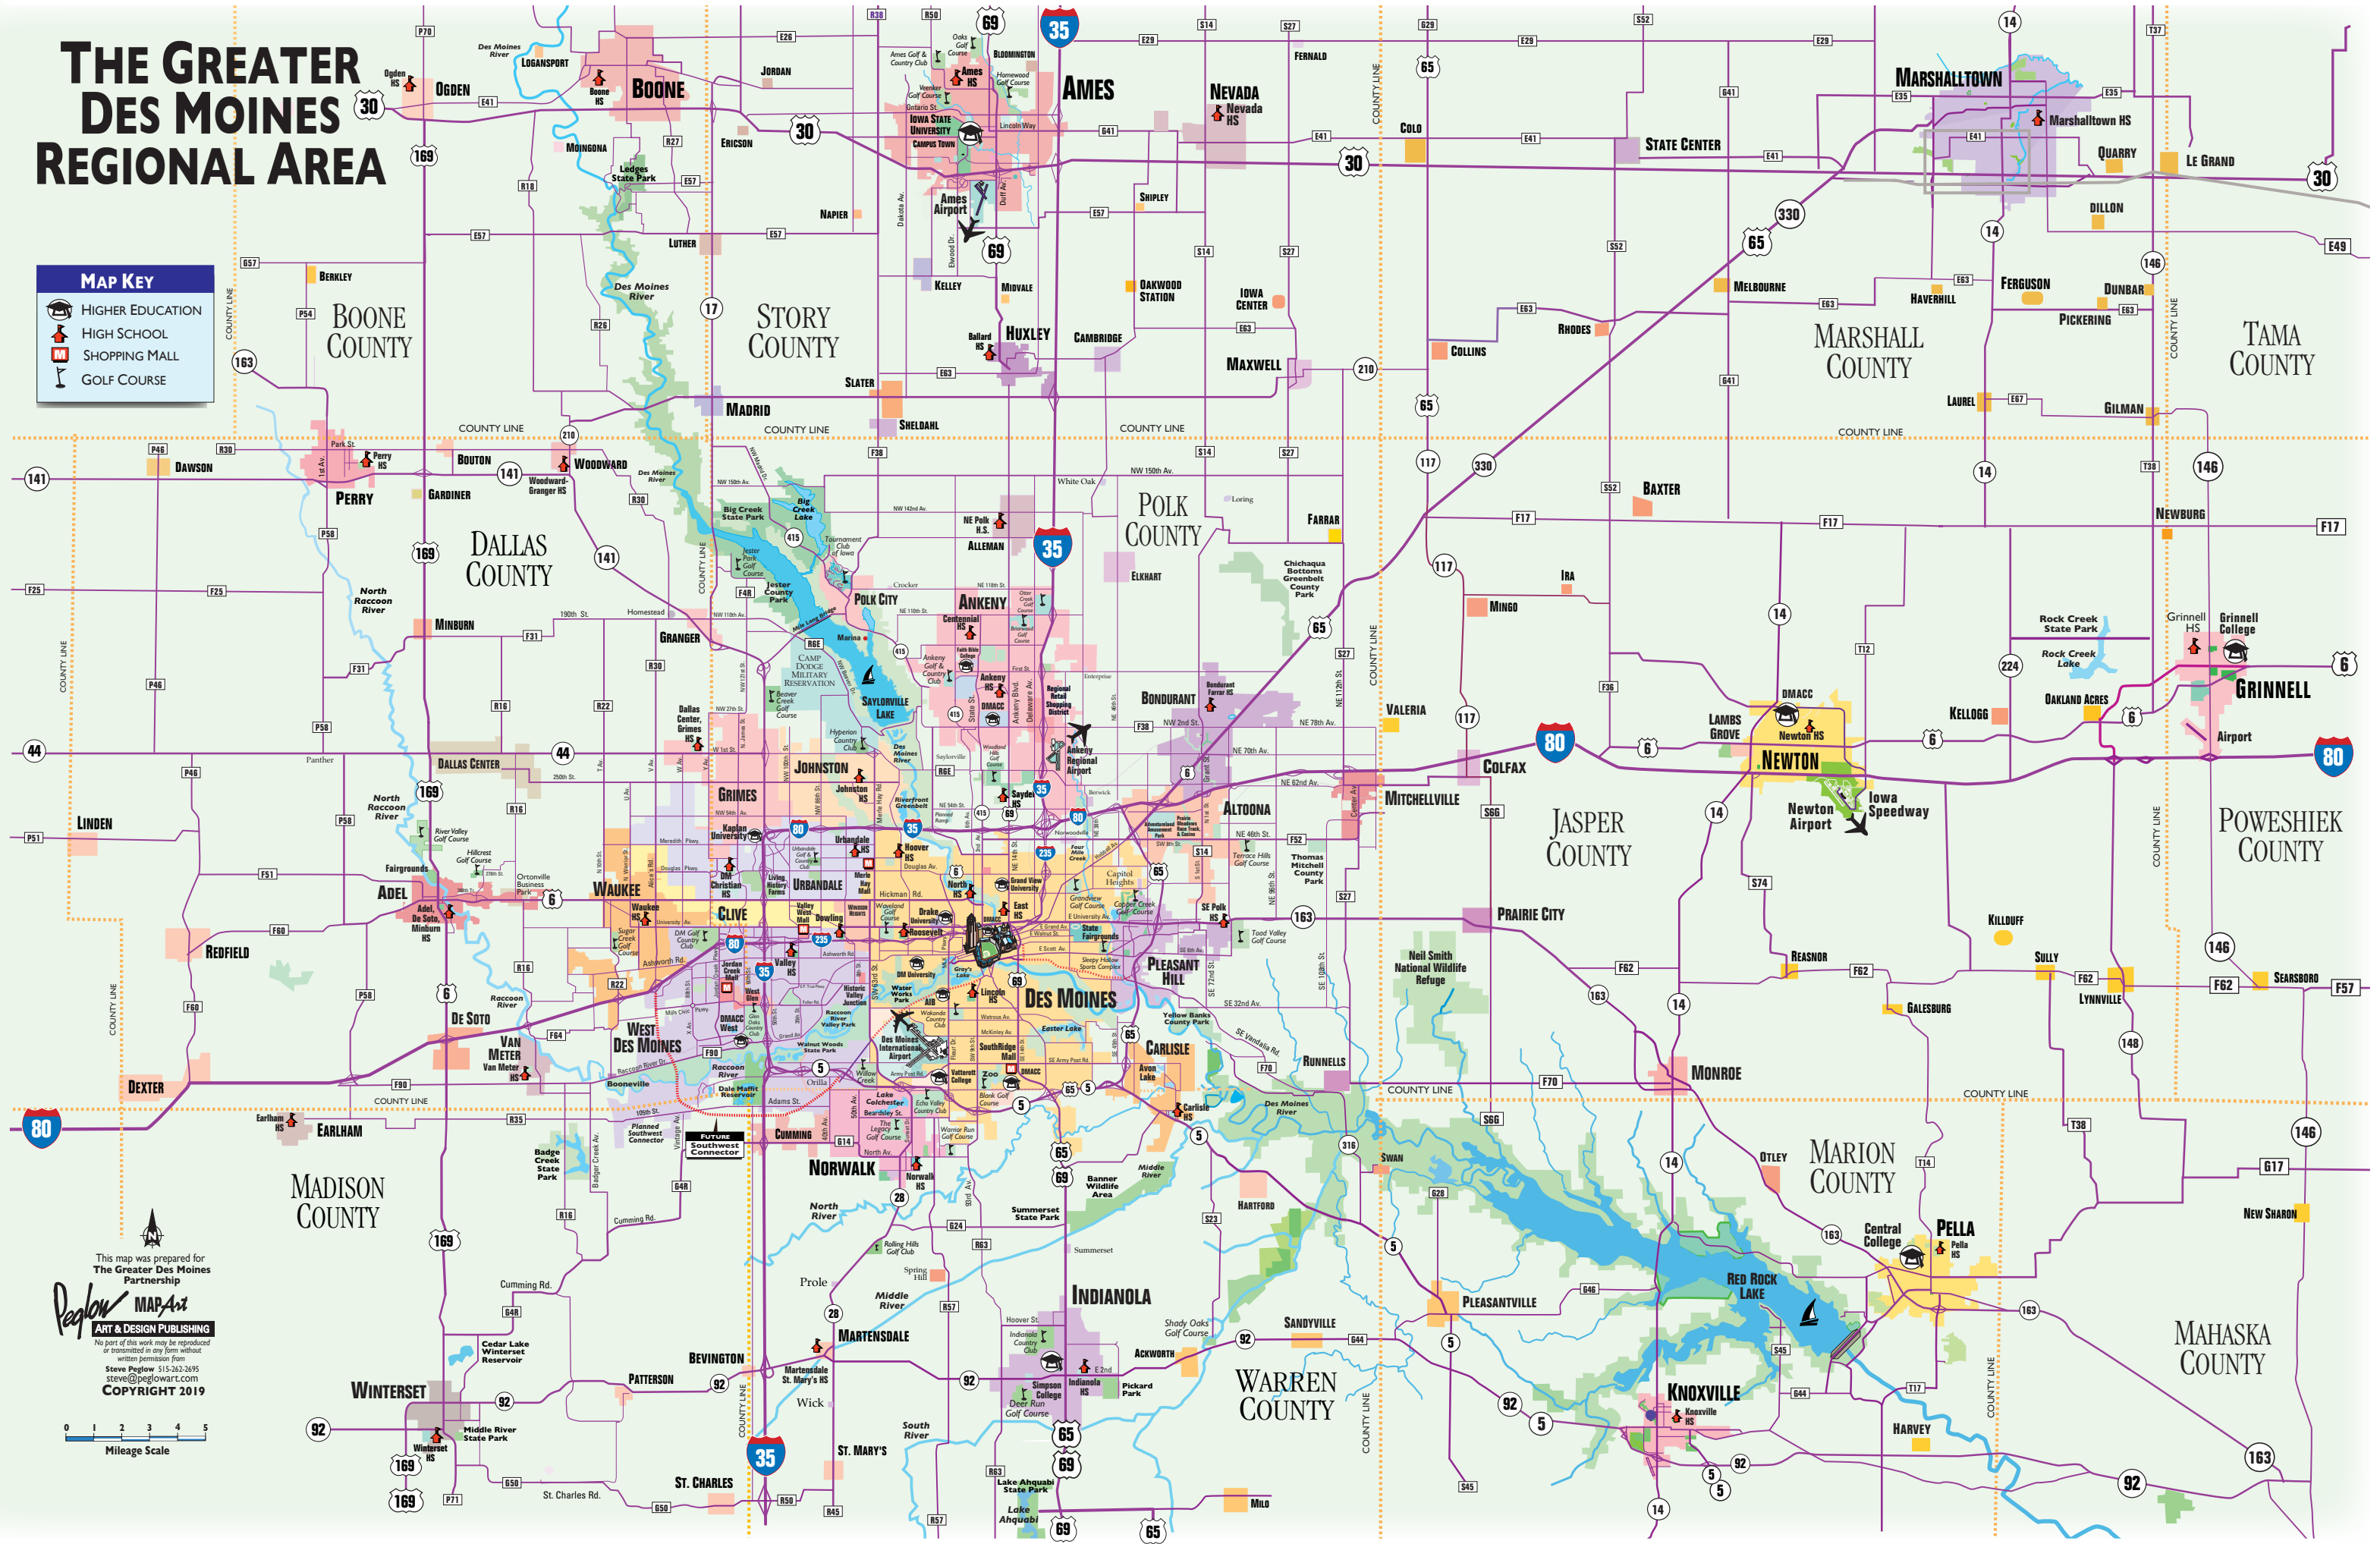

# THE GREATER DES MOINES REGIONAL AREA

**MAP KEY**

-  HIGHER EDUCATION
-  HIGH SCHOOL
-  SHOPPING MALL
-  GOLF COURSE

This map was prepared for  
The Greater Des Moines  
Partnership

**PageOne MAPART**  
ART & DESIGN PUBLISHING