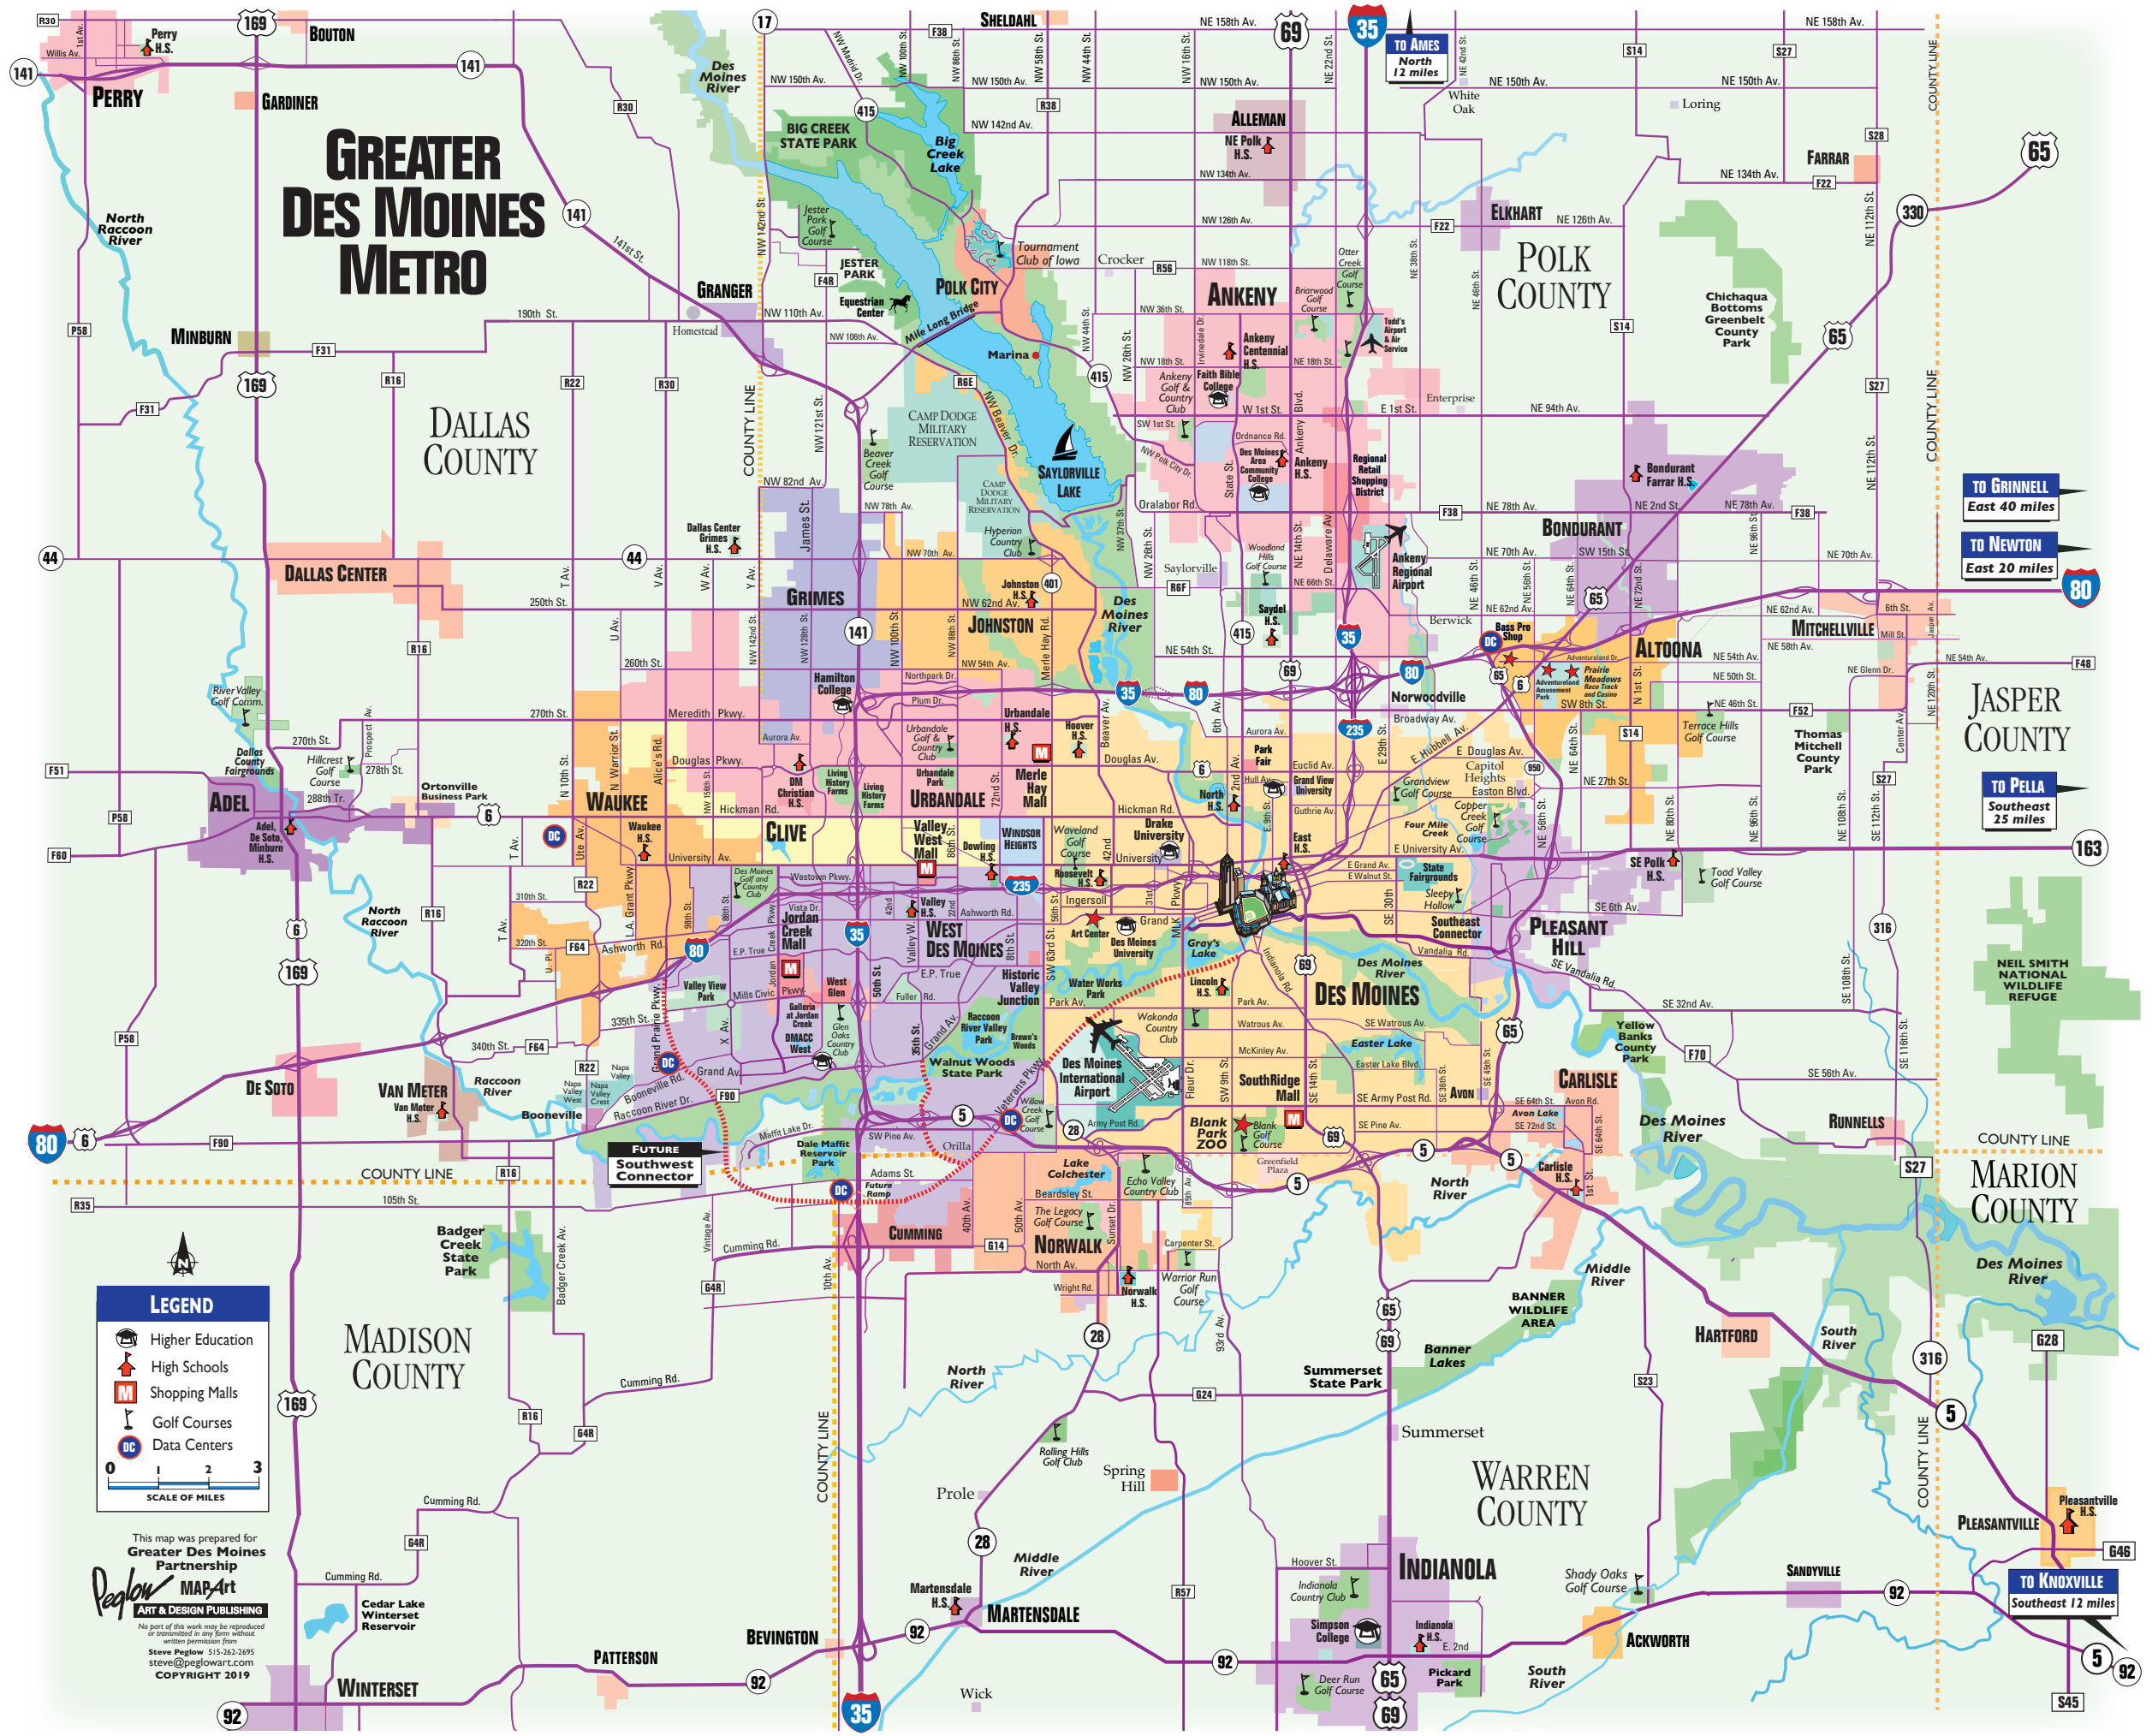

GREATER DES MOINES METRO

LEGEND

- Higher Education
- High Schools
- Shopping Malls
- Golf Courses
- Data Centers

0 1 2 3
SCALE OF MILES

This map was prepared for
Greater Des Moines Partnership
MAP-ART
ART & DESIGN PUBLISHING
No part of this work may be reproduced or transmitted in any form without written permission from Steve Peglow 515-263-2495 steve@peglowart.com COPYRIGHT 2019

TO AMES
North
12 miles

TO GRINNELL
East
40 miles

TO NEWTON
East
20 miles

TO PELLA
Southeast
25 miles

TO KNOXVILLE
Southeast
12 miles